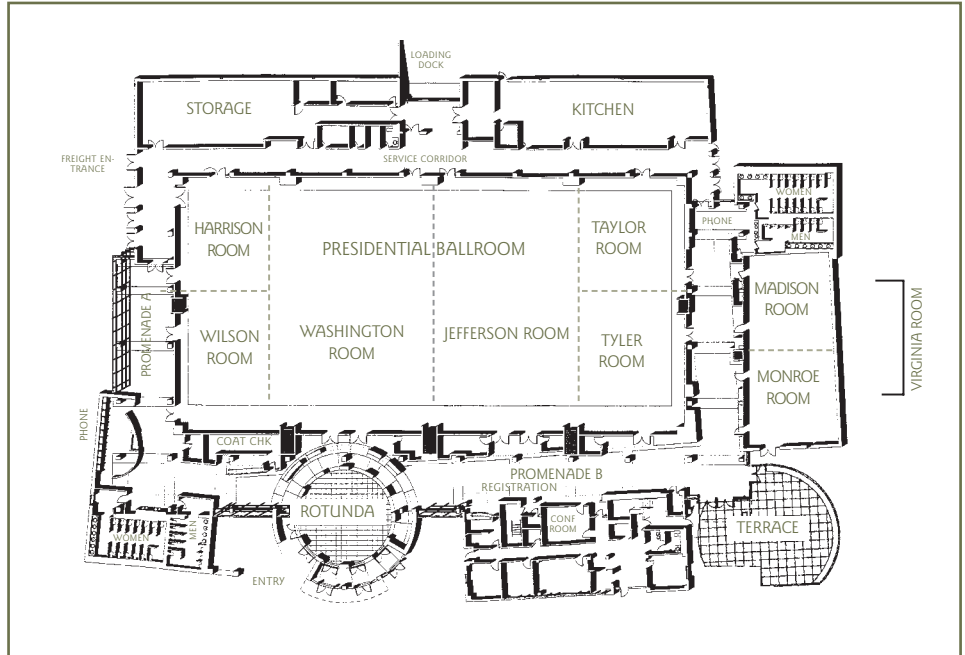

- 22,700 square feet of meeting and banquet space
- 9 meeting/banquet rooms designed for maximum flexibility
- Space for up to 200 exhibit booths
- State-of-the-art audio/visual and lighting systems
- 340 free parking spaces on site
- Within walking distance of 650 moderately priced hotel rooms (350 adjacent rooms)
- Area's best variety of shopping, dining and entertainment within one mile of the Center
- 15 minutes from Norfolk International Airport
- A well-trained and seasoned staff to help make your meeting perfect

	Dimensions	Square Feet	Ceiling Height	Theater	BQT	Classroom	Reception
Presidential Ballroom	100 x 200	20,000	20 ft	2,500	1,300	N/A	2,800
Harrison Room	45 x 50	2,250	20 ft	300	110	112	325
Wilson Room	45 x 50	2,250	20 ft	300	110	112	325
Washington Room	55 x 100	5,500	20 ft	700	360	272	775
Jefferson Room	55 x 100	5,500	20 ft	700	360	272	775
Taylor Room	45 x 50	2,250	20 ft	300	110	112	325
Tyler Room	45 x 50	2,250	20 ft	300	110	112	325
Virginia Room	36 x 75	2,700	10 ft	360	120	160	375
Madison Room	35 x 38'6"	1,350	10 ft	150	50	60	185
Monroe Room	37 x 36'6"	1,350	10 ft	150	50	60	185
Terrace	N/A	2,100	N/A	250	100	N/A	300
Conference Room	16 x 18	288	8 ft	N/A	20	N/A	N/A
Promenade A	N/A	3,000	16 ft	N/A	N/A	N/A	350
Promenade B	N/A	11,000	16 ft	N/A	N/A	N/A	800